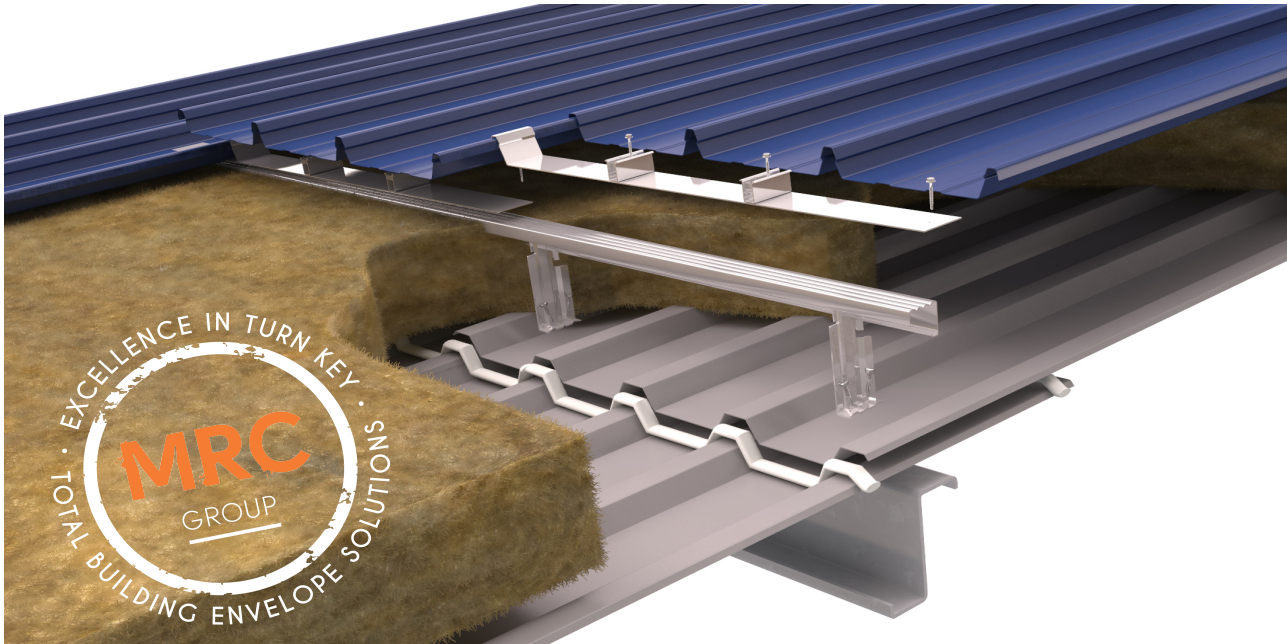

MRC GROUP - 'SECRET FIX' BUILT UP ROOF SYSTEM

GUARANTEES / WARRANTIES

The 'Guardian' System Warranty covers the roof system, junction points AND perimeter details for:

- Design
- Materials
- Workmanship
- Maintenance

All the above are for the SAME length of term i.e. the workmanship & maintenance match the same length of term as the product guarantee.

The length of term is determined by the product guarantee of the roof sheeting and its location. Typically metal roof systems are up to 20 years.

RIDGE

- Flashing Gauge 0.8mm
- Total Girth 840mm
- Serrated Closure
- Polyclosure
- Mastic Seal to Polyclosure
- Turn Up of Roof Sheet

HEADWALL

- Flashing Gauge 0.8mm
- Total Girth 840mm
- Serrated Closure
- Polyclosure
- Mastic Seal to Polyclosure
- Turn Up of Roof Sheet

SIDEWALL

- Flashing Gauge 0.55mm
- Separate Support Zed
- Isolating Sealant Tape
- Metal Counter Flashing
- Angled Return
- Height Overall min. 150mm

BARGE

- Flashing Gauge 0.55mm
- Separate Support Zed
- Isolating Sealant Tape