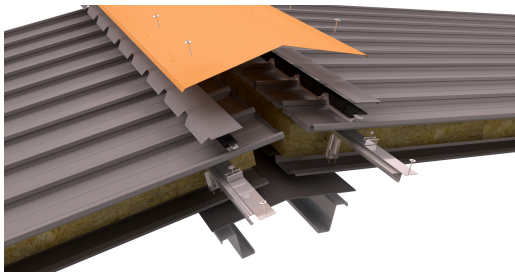

MRC GROUP - 'SECRET FIX' BUILT UP ROOF SYSTEM

GUARANTEES / WARRANTIES

The 'Guardian' System Warranty covers the roof system, junction points AND perimeter details for:

- Design
- Materials
- Workmanship
- Maintenance

RIDGE

- Flashing Gauge 0.8mm
- Total Girth 840mm
- Serrated Closure
- Polyclosure
- Mastic Seal to Polyclosure
- Turn Up of Roof Sheet

HEADWALL

- Flashing Gauge 0.8mm
- Total Girth 840mm
- Serrated Closure
- Polyclosure
- Mastic Seal to Polyclosure
- Turn Up of Roof Sheet

SIDEWALL

- Flashing Gauge 0.55mm
- Separate Support Zed
- Isolating Sealant Tape
- Metal Counter Flashing
- Angled Return
- Height Overall min. 150mm

BARGE

- Flashing Gauge 0.55mm
- Separate Support Zed
- Isolating Sealant Tape