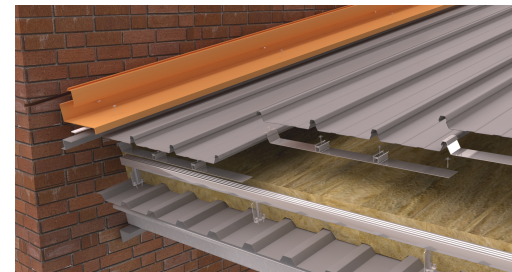

RIDGE

- Flashing Gauge 0.8mm
- Total Girth 840mm
- Serrated Closure
- Polyclosure
- Mastic Seal to Polyclosure
- Turn Up of Roof Sheet

HEADWALL

- Flashing Gauge 0.8mm
- Total Girth 840mm
- Serrated Closure
- Polyclosure
- Mastic Seal to Polyclosure
- Turn Up of Roof Sheet

SIDEWALL

- Flashing Gauge 0.55mm
- Separate Support Zed
- Isolating Sealant Tape
- Metal Counter Flashing
- Angled Return
- Height Overall min. 150mm

BARGE

- Flashing Gauge 0.55mm
- Separate Support Zed
- Isolating Sealant Tape