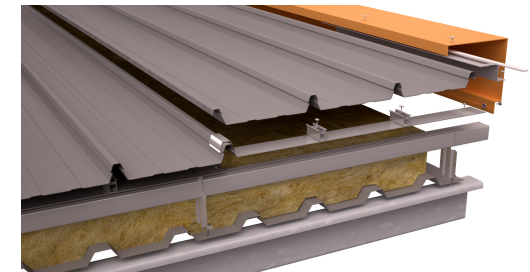

RIDGE

- Flashing Gauge 0.8mm
- Total Girth 840mm
- Serrated Closure
- Polyclosure
- Mastic Seal to Polyclosure
- Turn Up of Roof Sheet

HEADWALL

- Flashing Gauge 0.8mm
- Total Girth 840mm
- Serrated Closure
- Polyclosure
- Mastic Seal to Polyclosure
- Turn Up of Roof Sheet

SIDEWALL

- Flashing Gauge 0.55mm
- Separate Support Zed
- Isolating Sealant Tape
- Metal Counter Flashing
- Angled Return
- Height Overall min. 150mm

BARGE

- Flashing Gauge 0.55mm
- Separate Support Zed
- Isolating Sealant Tape