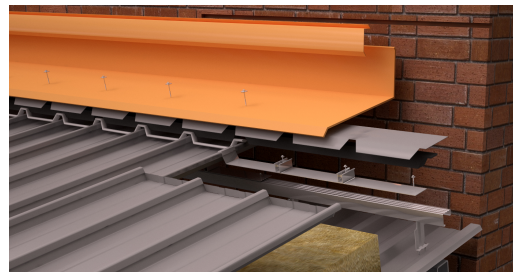

MRC GROUP - 'SECRET FIX' BUILT UP ROOF SYSTEM

GUARANTEES / WARRANTIES

The 'Guardian' System Warranty covers the roof system, junction points AND perimeter details for:

- Design
- Materials
- Workmanship
- Maintenance

RIDGE

- Flashing Gauge 0.8mm
- Total Girth 840mm
- Serrated Closure
- Polyclosure
- Mastic Seal to Polyclosure
- Turn Up of Roof Sheet

HEADWALL

- Flashing Gauge 0.8mm
- Total Girth 840mm
- Serrated Closure
- Polyclosure
- Mastic Seal to Polyclosure
- Turn Up of Roof Sheet