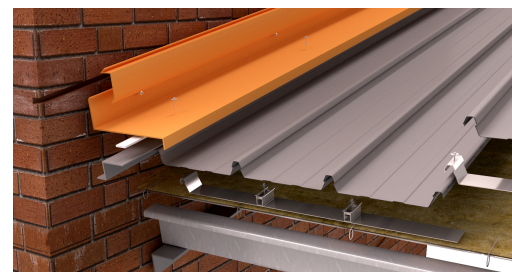

RIDGE

- Flashing Gauge 0.8mm
- Total Girth 840mm
- Serrated Closure
- Polyclosure
- Mastic Seal to Polyclosure
- Turn Up of Roof Sheet

HEADWALL

- Flashing Gauge 0.8mm
- Total Girth 840mm
- Serrated Closure
- Polyclosure
- Mastic Seal to Polyclosure
- Turn Up of Roof Sheet

SIDEWALL

- Flashing Gauge 0.55mm
- Separate Support Zed
- Isolating Sealant Tape
- Metal Counter Flashing
- Angled Return
- Height Overall min. 150mm

BARGE

- Flashing Gauge 0.55mm
- Separate Support Zed
- Isolating Sealant Tape