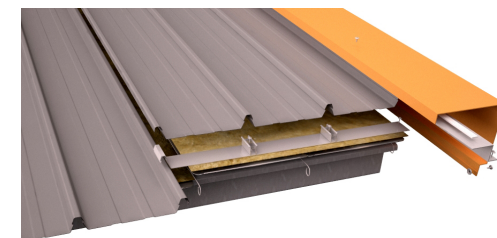

RIDGE

- Flashing Gauge 0.8mm
- Total Girth 840mm
- Serrated Closure
- Polyclosure
- Mastic Seal to Polyclosure
- Turn Up of Roof Sheet

HEADWALL

- Flashing Gauge 0.8mm
- Total Girth 840mm
- Serrated Closure
- Polyclosure
- Mastic Seal to Polyclosure
- Turn Up of Roof Sheet

SIDEWALL

- Flashing Gauge 0.55mm
- Separate Support Zed
- Isolating Sealant Tape
- Metal Counter Flashing
- Angled Return
- Height Overall min. 150mm

BARGE

- Flashing Gauge 0.55mm
- Separate Support Zed
- Isolating Sealant Tape