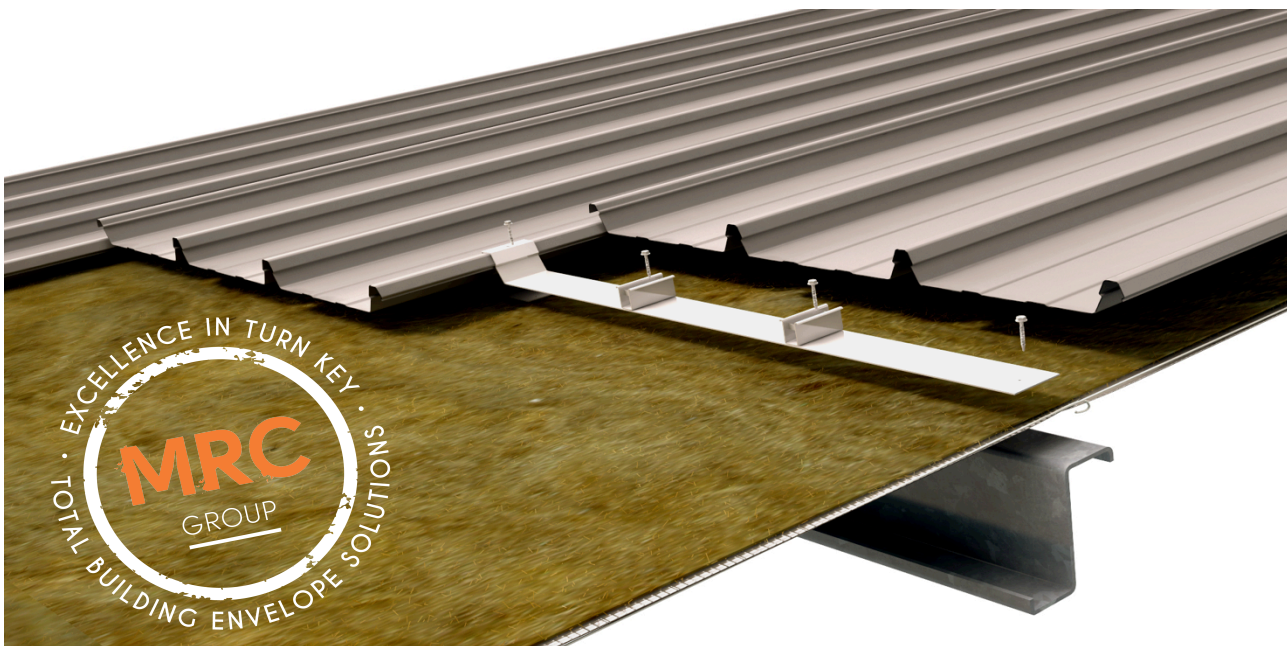

MRC GROUP - 'SECRET FIX' INSULATED ROOF SYSTEM

GUARANTEES / WARRANTIES

The 'Guardian' System Warranty covers the roof system, junction points AND perimeter details for:

- Design
- Materials
- Workmanship
- Maintenance

RIDGE

- Flashing Gauge 0.8mm
- Total Girth 840mm
- Serrated Closure
- Polyclosure
- Mastic Seal to Polyclosure
- Turn Up of Roof Sheet

HEADWALL

- Flashing Gauge 0.8mm
- Total Girth 840mm
- Serrated Closure
- Polyclosure
- Mastic Seal to Polyclosure
- Turn Up of Roof Sheet

SIDEWALL

- Flashing Gauge 0.55mm
- Separate Support Zed
- Isolating Sealant Tape
- Metal Counter Flashing
- Angled Return
- Height Overall min. 150mm

BARGE

- Flashing Gauge 0.55mm
- Separate Support Zed
- Isolating Sealant Tape