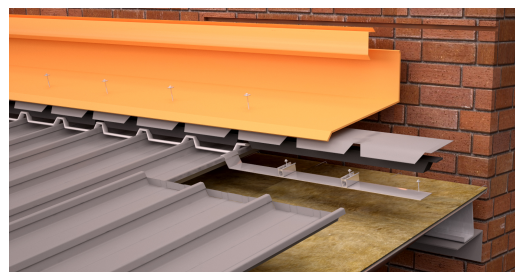

MRC GROUP - 'SECRET FIX' INSULATED ROOF SYSTEM

GUARANTEES / WARRANTIES

The 'Guardian' System Warranty covers the roof system, junction points AND perimeter details for:

- Design
- Materials
- Workmanship
- Maintenance

RIDGE

- Flashing Gauge 0.8mm
- Total Girth 840mm
- Serrated Closure
- Polyclosure
- Mastic Seal to Polyclosure
- Turn Up of Roof Sheet

HEADWALL

- Flashing Gauge 0.8mm
- Total Girth 840mm
- Serrated Closure
- Polyclosure
- Mastic Seal to Polyclosure
- Turn Up of Roof Sheet

SIDEWALL

- Flashing Gauge 0.55mm
- Separate Support Zed
- Isolating Sealant Tape
- Metal Counter Flashing
- Angled Return
- Height Overall min. 150mm

BARGE

- Flashing Gauge 0.55mm
- Separate Support Zed
- Isolating Sealant Tape