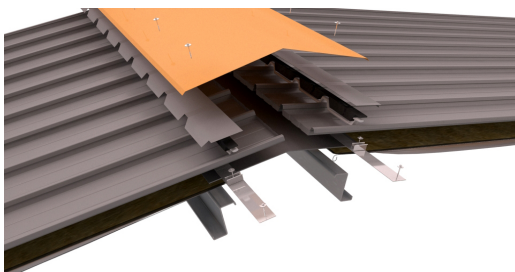

MRC GROUP - 'SECRET FIX' INSULATED ROOF SYSTEM

GUARANTEES / WARRANTIES

The 'Guardian' System Warranty covers the roof system, junction points AND perimeter details for:

- Design
- Materials
- Workmanship
- Maintenance

RIDGE

- Flashing Gauge 0.8mm
- Total Girth 840mm
- Serrated Closure
- Polyclosure
- Mastic Seal to Polyclosure
- Turn Up of Roof Sheet

HEADWALL

- Flashing Gauge 0.8mm
- Total Girth 840mm
- Serrated Closure
- Polyclosure
- Mastic Seal to Polyclosure
- Turn Up of Roof Sheet

SIDEWALL

- Flashing Gauge 0.55mm
- Separate Support Zed
- Isolating Sealant Tape
- Metal Counter Flashing
- Angled Return
- Height Overall min. 150mm

BARGE

- Flashing Gauge 0.55mm
- Separate Support Zed
- Isolating Sealant Tape