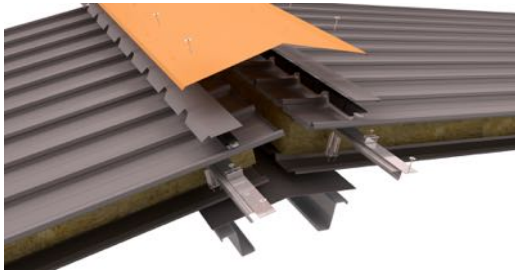

MRC GROUP - 'SECRET FIX' BUILT UP ROOF SYSTEM

GUARANTEES / WARRANTIES

The Guardian™ System Warranty covers the roof system, junction points AND perimeter details for:

- Materials
- Workmanship
- Maintenance

RIDGE

- Flashing Gauge 0.8mm
- Total Girth 840mm
- Serrated Closure
- Polyclosure
- Mastic Seal to Polyclosure
- Turn Up of Roof Sheet

HEADWALL

- Flashing Gauge 0.8mm
- Total Girth 840mm
- Serrated Closure
- Polyclosure
- Mastic Seal to Polyclosure
- Turn Up of Roof Sheet

SIDEWALL

- Flashing Gauge 0.55mm
- Separate Support Zed
- Isolating Sealant Tape
- Metal Counter Flashing
- Angled Return
- Height Overall min. 150mm

BARGE

- Flashing Gauge 0.55mm
- Separate Support Zed
- Isolating Sealant Tape