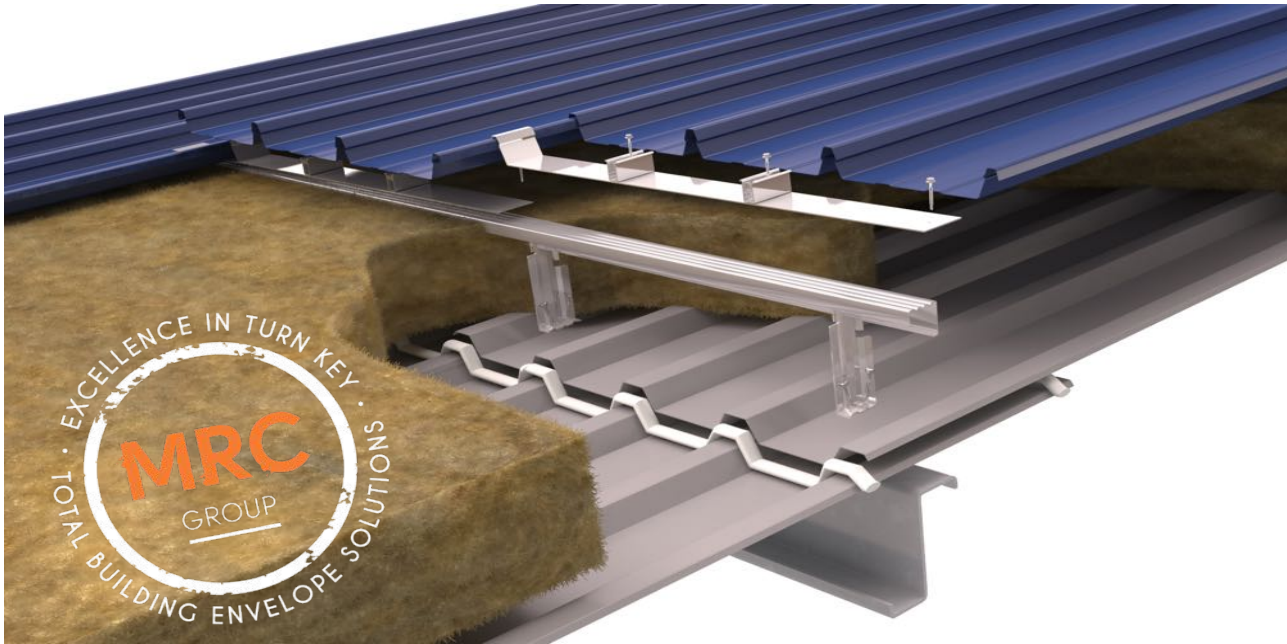

MRC GROUP - 'SECRET FIX' BUILT UP ROOF SYSTEM

GUARANTEES / WARRANTIES

The Guardian™ System Warranty covers the roof system, junction points AND perimeter details for:

- Materials
- Workmanship
- Maintenance

RIDGE

- Flashing Gauge 0.8mm
- Total Girth 840mm
- Serrated Closure
- Polyclosure
- Mastic Seal to Polyclosure
- Turn Up of Roof Sheet

HEADWALL

- Flashing Gauge 0.8mm
- Total Girth 840mm
- Serrated Closure
- Polyclosure
- Mastic Seal to Polyclosure
- Turn Up of Roof Sheet

SIDEWALL

- Flashing Gauge 0.55mm
- Separate Support Zed
- Isolating Sealant Tape
- Metal Counter Flashing
- Angled Return
- Height Overall min. 150mm

BARGE

- Flashing Gauge 0.55mm
- Separate Support Zed
- Isolating Sealant Tape