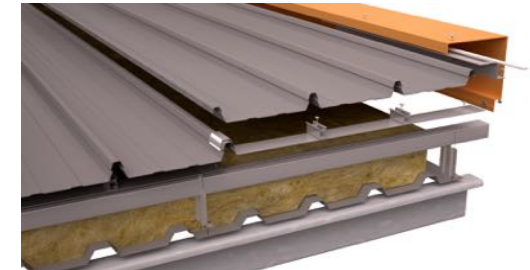

RIDGE

- Flashing Gauge 0.8mm
- Total Girth 840mm
- Serrated Closure
- Polyclosure
- Mastic Seal to Polyclosure
- Turn Up of Roof Sheet

HEADWALL

- Flashing Gauge 0.8mm
- Total Girth 840mm
- Serrated Closure
- Polyclosure
- Mastic Seal to Polyclosure
- Turn Up of Roof Sheet

SIDEWALL

- Flashing Gauge 0.55mm
- Separate Support Zed
- Isolating Sealant Tape
- Metal Counter Flashing
- Angled Return
- Height Overall min. 150mm

BARGE

- Flashing Gauge 0.55mm
- Separate Support Zed
- Isolating Sealant Tape