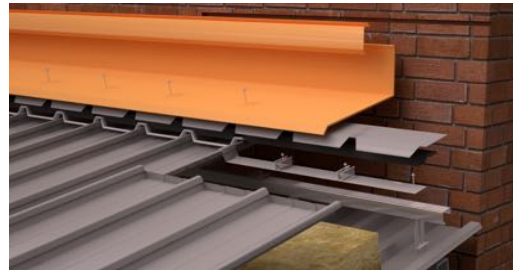

MRC GROUP - 'SECRET FIX' BUILT UP ROOF SYSTEM

GUARANTEES / WARRANTIES

The Guardian™ System Warranty covers the roof system, junction points AND perimeter details for:

- Materials
- Workmanship
- Maintenance

RIDGE

- Flashing Gauge 0.8mm
- Total Girth 840mm
- Serrated Closure
- Polyclosure
- Mastic Seal to Polyclosure
- Turn Up of Roof Sheet

HEADWALL

- Flashing Gauge 0.8mm
- Total Girth 840mm
- Serrated Closure
- Polyclosure
- Mastic Seal to Polyclosure
- Turn Up of Roof Sheet