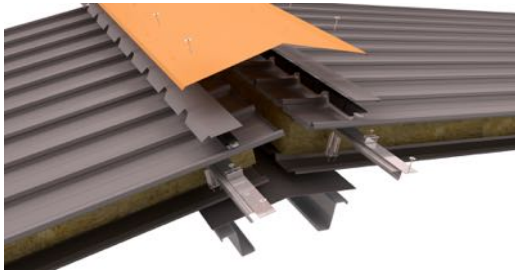

## RIDGE

- Flashing Gauge 0.8mm
- Total Girth 840mm
- Serrated Closure
- Polyclosure
- Mastic Seal to Polyclosure
- Turn Up of Roof Sheet

## HEADWALL

- Flashing Gauge 0.8mm
- Total Girth 840mm
- Serrated Closure
- Polyclosure
- Mastic Seal to Polyclosure
- Turn Up of Roof Sheet