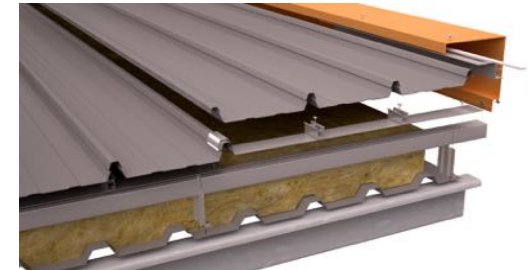

BARGE

- Flashing Gauge 0.55mm
- Separate Support Zed
- Isolating Sealant Tape