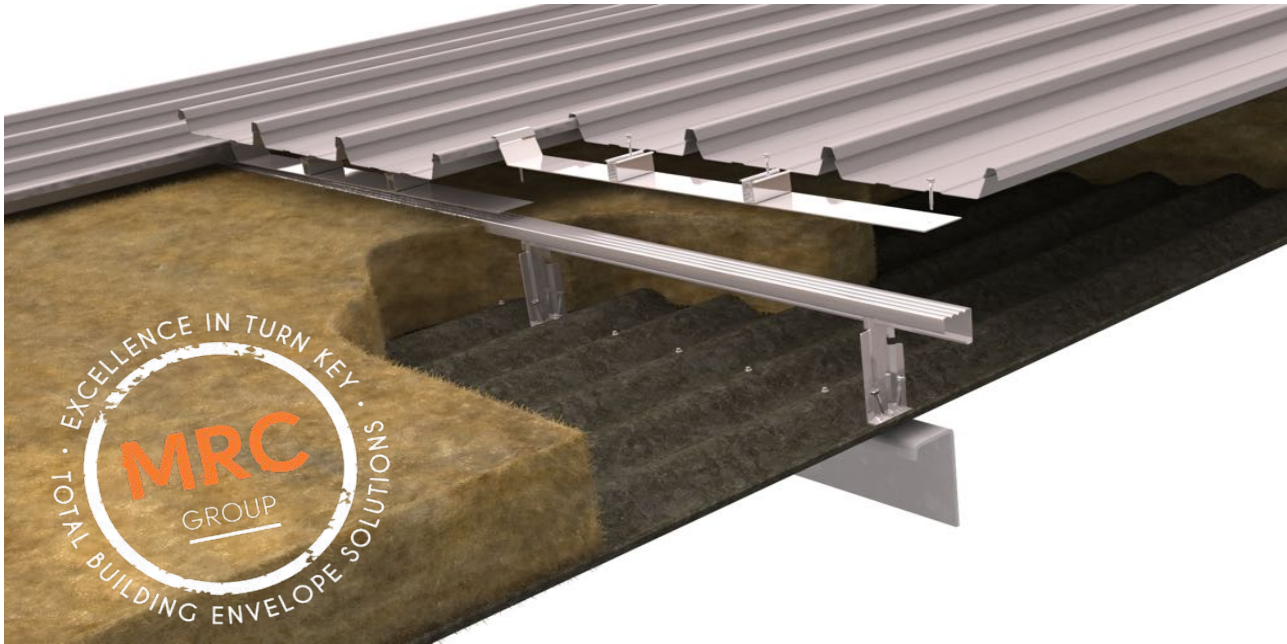

# MRC GROUP - 'SECRET FIX' OVER-ROOFING SYSTEM

## RIDGE

- Flashing Gauge 0.8mm
- Total Girth 840mm
- Serrated Closure
- Polyclosure
- Mastic Seal to Polyclosure
- Turn Up of Roof Sheet

## HEADWALL

- Flashing Gauge 0.8mm
- Total Girth 840mm
- Serrated Closure
- Polyclosure
- Mastic Seal to Polyclosure
- Turn Up of Roof Sheet