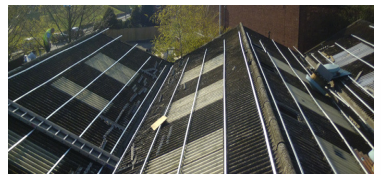

Offices:

Johannesburg

Durban

Cape Town

EXCELLENCE IN OVER-ROOFING ASBESTOS

- Over-roofing creates an engineered structural cavity to improve energy efficiency.
- No requirement to remove the asbestos roof.
- No costly transportation & disposal of the asbestos roof.
- Continue to use the building while the over-roofing is installed.
- Convert the roof to an energy efficient roof by adding insulation.
- Range of metal roof sheet profiles and colours to improve aesthetics.