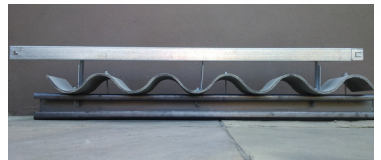

Offices:

Johannesburg

Durban

Cape Town

EXCELLENCE IN OVER-ROOFING ASBESTOS

- Over-roofing creates an engineered structural cavity to improve energy efficiency.
- No requirement to remove the asbestos roof.
- No costly transportation & disposal of the asbestos roof.
- Continue to use the building while the over-roofing is installed.
- Convert the roof to an energy efficient roof by adding insulation.
- Range of metal roof sheet profiles and colours to improve aesthetics.