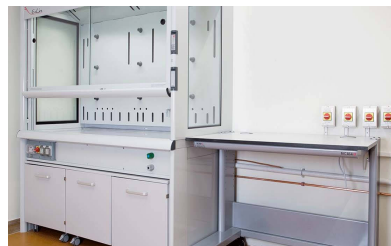

Offices:
 Johannesburg
 Durban
 Cape Town

EXCELLENCE IN LABORATORY REFURB

- Laboratory strip and refit including all furniture and equipment.
- Glazing / screens and internal partitions.
- Specialist ceilings, floors and finishes.
- All fit out works include HVAC and electrical works.
- Gas and fume cupboards.
- Clean rooms for animal facilities, electronic manufacturing or pharmaceutical production.
- Space planning and furniture layout services.
- System warranty up to 20 years.